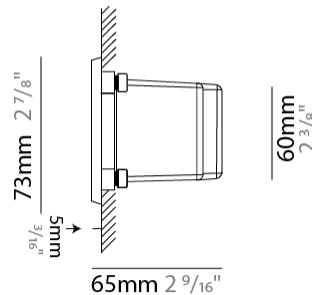

GENERAL

Series: New Green
Subseries: New Green M
Brand: Side
Division: Exterior
Mounting Type: Recessed
Mounting Location: Wall
Subcategory: Step Light

PHYSICAL

Shape: Rectangle
Length (mm): 202
Length (in): 7 ¹⁵/₁₆
Width (mm): 73
Width (in): 2 ⁷/₈
Height (mm): 65
Height (in): 2 ⁹/₁₆
Min. Recessing Depth (mm): 70
Min. Recessing Depth (in): 2 ³/₄
Light Distribution: Asymmetric
Weight (kg): 0.8
Weight (lbs): 1.76
Diffuser: Clear tempered glass
Gasket: Silicone rubber
Fixture Finish: WHI / BLK / GRY
Fixture Material: Aluminum Die Cast

ELECTRICAL

Lamp Type: LED (Zhaga Standard)
Input Wattage (W): 3.65
Total Output Wattage (W): 2.97
Dimming: Non-Dimmable
Driver Included: No
Driver Location: Remote
Driver Type: Constant Current - 120Vac
Driver Class: Class 2
Input Voltage (V): 120 - 277
Constant Current (mA): 350
Upon Request: 0-10Vdc dimming / Phase dimming 120Vac / Non-dimming 120/277Vac

LED

Color Temperature (°K): 3000 / 4000
Max. Delivered Lumen (lm): 195.7 / 204.4
Nominal Lumen (lm): 450 / 470
CRI: >90 CRI
Lamp Life (hrs): 50000

OPTICAL

Optic°: Asymmetrical

RATINGS AND CERTIFICATIONS

Certified By: Certified for North American Standards
IP rating: IP65
IK Rating: IK07

PROJECT	
TYPE	
SPECIFIER	
QUANTITY	
DATE