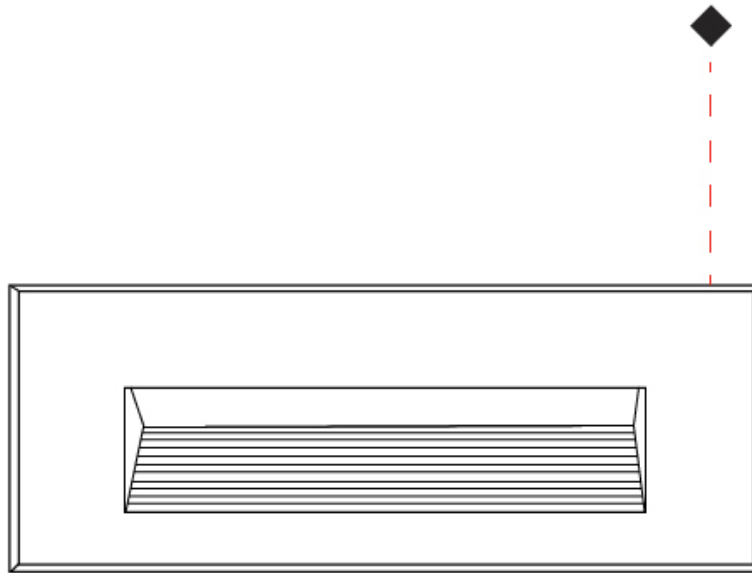

NEW GREEN M RECESSED

E10R0029-

PROJECT

TYPE

SPECIFIER

QUANTITY

DATE